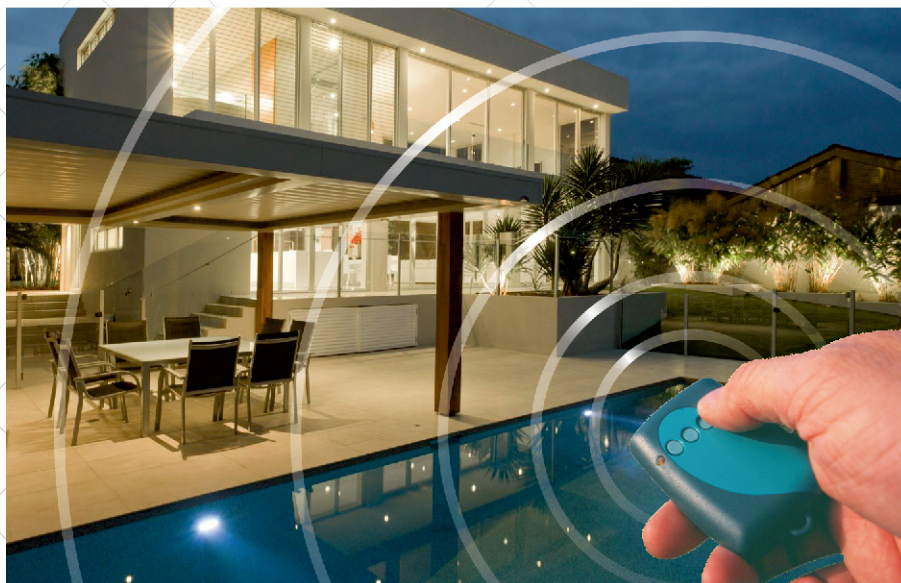

AUTOMATIC POOL COVERS FOR POOLS

Electronic closet for the control of the opening and the closing of automatic covers for swimming pools. Through a remote control. Easy to mount in the installation. Equipped with MCCB protection and our electronic equipment.

R80

Electronic panel for the opening and closing of automatic covers for pool through a remote control.

Industrial
d'Automatismes

E.Ribas Industrial d'Automatismes, S.L. - Castelló, 68 - 17485 Vila-sacra (Girona)
Telf. 972.510.015 - ribas@e-ribas.com - www.e-ribas.com