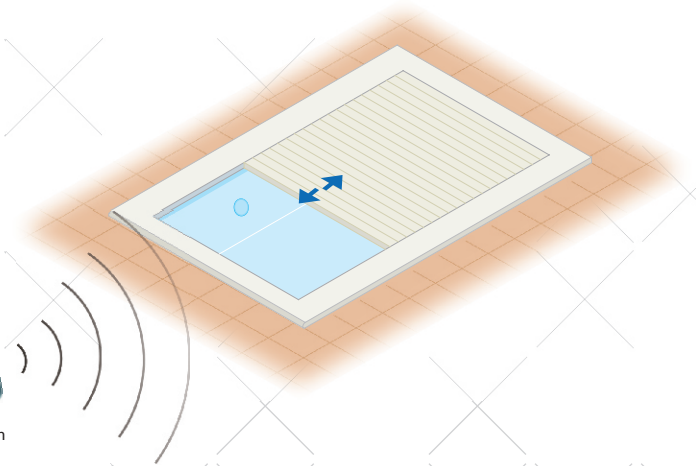

AUTOMATIC POOL COVERS FOR POOLS

Electronic closet for the control of the opening and the closing of automatic covers for swimming pools. Through a remote control. Easy to mount in the installation. Equipped with MCCB protection and our electronic equipment.

R80

Electronic panel for the opening and closing of automatic covers for pool through a remote control.

Industrial
d'Automatismes

E.Ribas Industrial d'Automatismes, S.L. - Castelló, 68 - 17485 Vila-sacra (Girona)
Telf. 972.510.015 - ribas@e-ribas.com - www.e-ribas.com